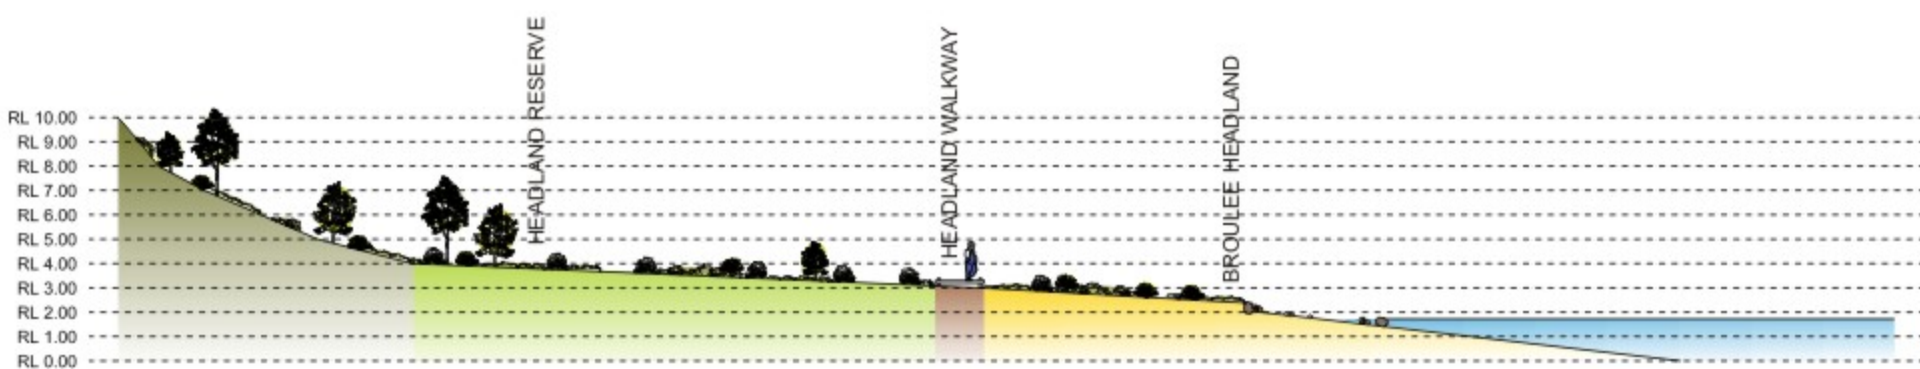

1 SECTION 1 - CORONATION DRIVE TO BROULEE BEACH

2 SECTION 2 - HEADLANDS WALK

3 SECTION 3 - HEADLANDS LOOKOUT TO BENGELLO BEACH

Notes:

1. Ensure That Future Park Furniture Is Sympathetic To The Natural Environment And Is Consistent With Existing Furniture In Style And Colour. Colour Match Dulux Colour Code 8476 (satin). Windspray.
2. Ensure Signage Is Sympathetic To Natural Environment With Use Of Positive Reinforcement, Text And Artwork.
3. Ensure Weed Control is Undertaken and Maintained. Future Development must consider Environmental Management Plans and Policy