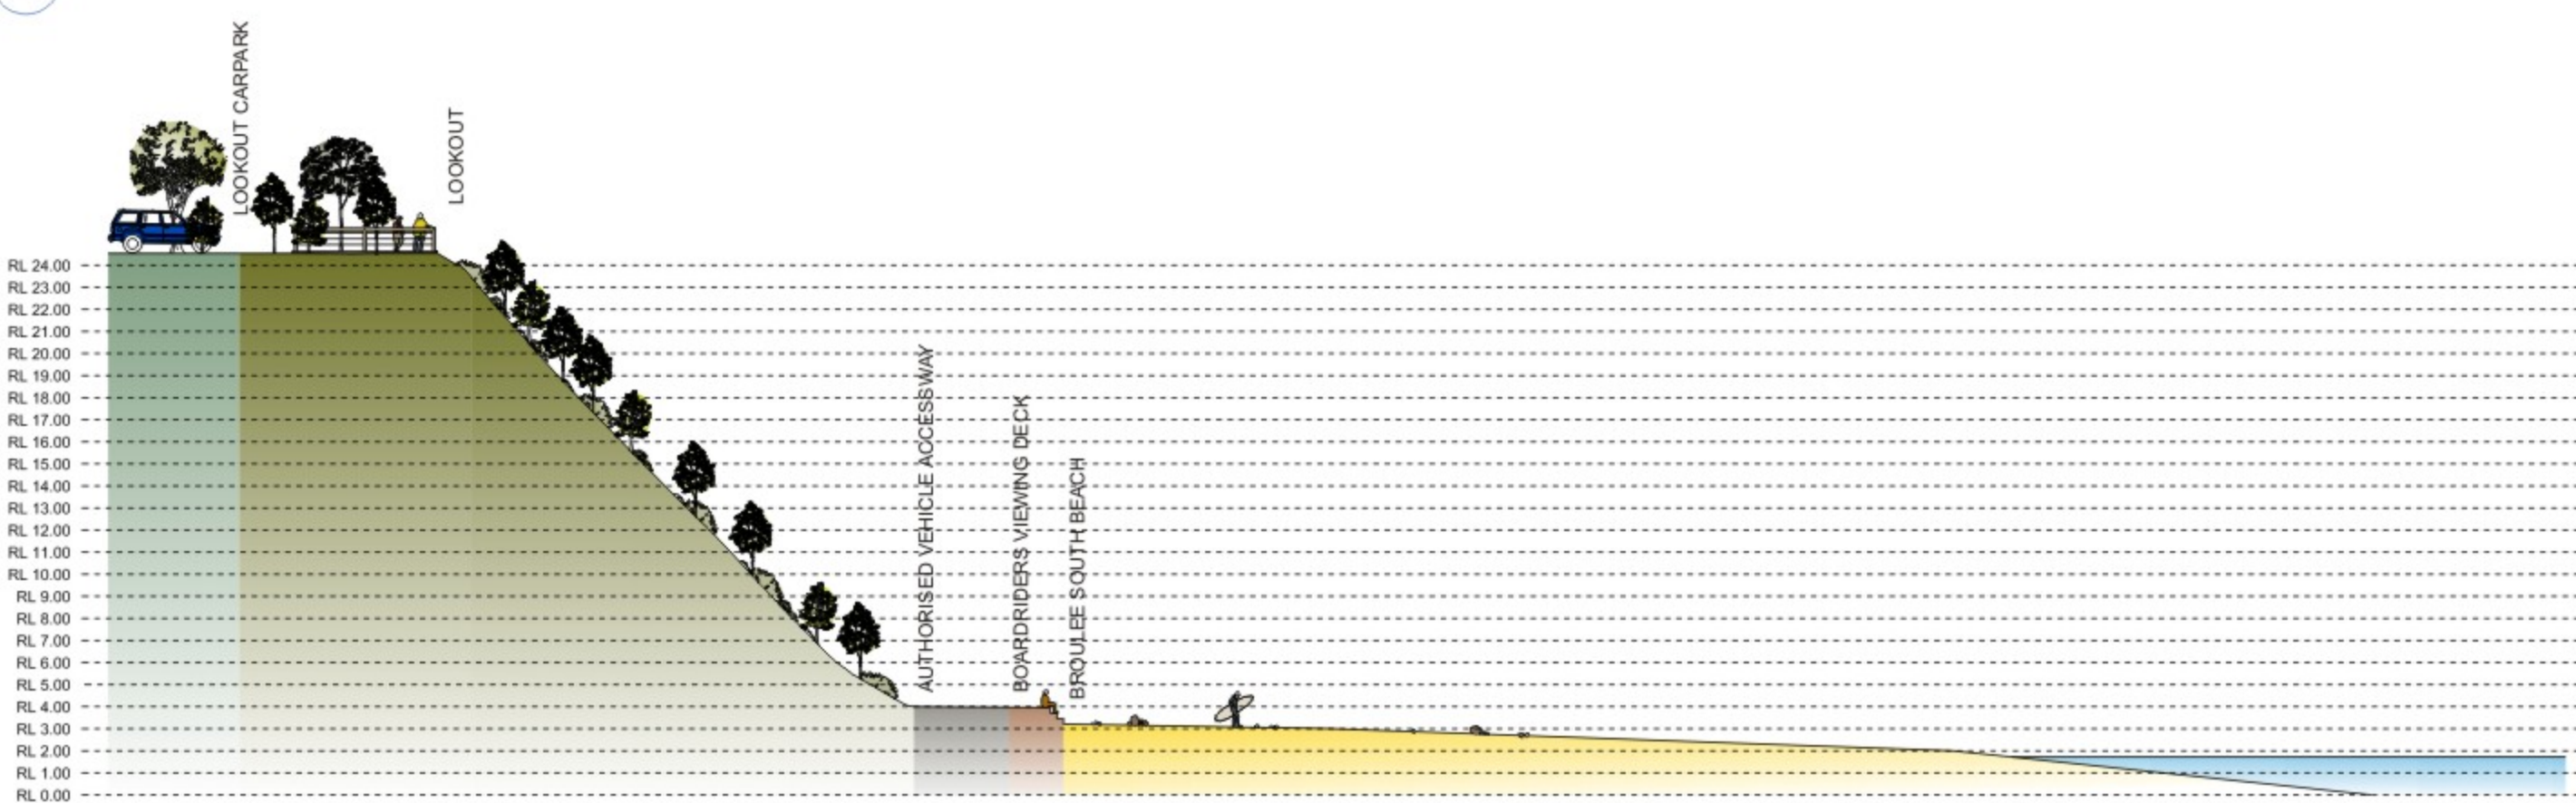

1 SECTION 1 - CORONATION DRIVE TO BROULEE BEACH

2 SECTION 2 - HEADLANDS WALK

3 SECTION 3 - HEADLANDS LOOKOUT TO BENGELLO BEACH

Notes:

1. Ensure That Future Park Furniture Is Sympathetic To The Natural Environment And Is Consistent With Existing Furniture In Style And Colour. Colour Match Dulux Colour Code 8476 (satin). Windspray.
2. Ensure Signage Is Sympathetic To Natural Environment With Use Of Positive Reinforcement, Text And Artwork.
3. Ensure Weed Control is Undertaken and Maintained. Future Development must consider Environmental Management Plans and Policy