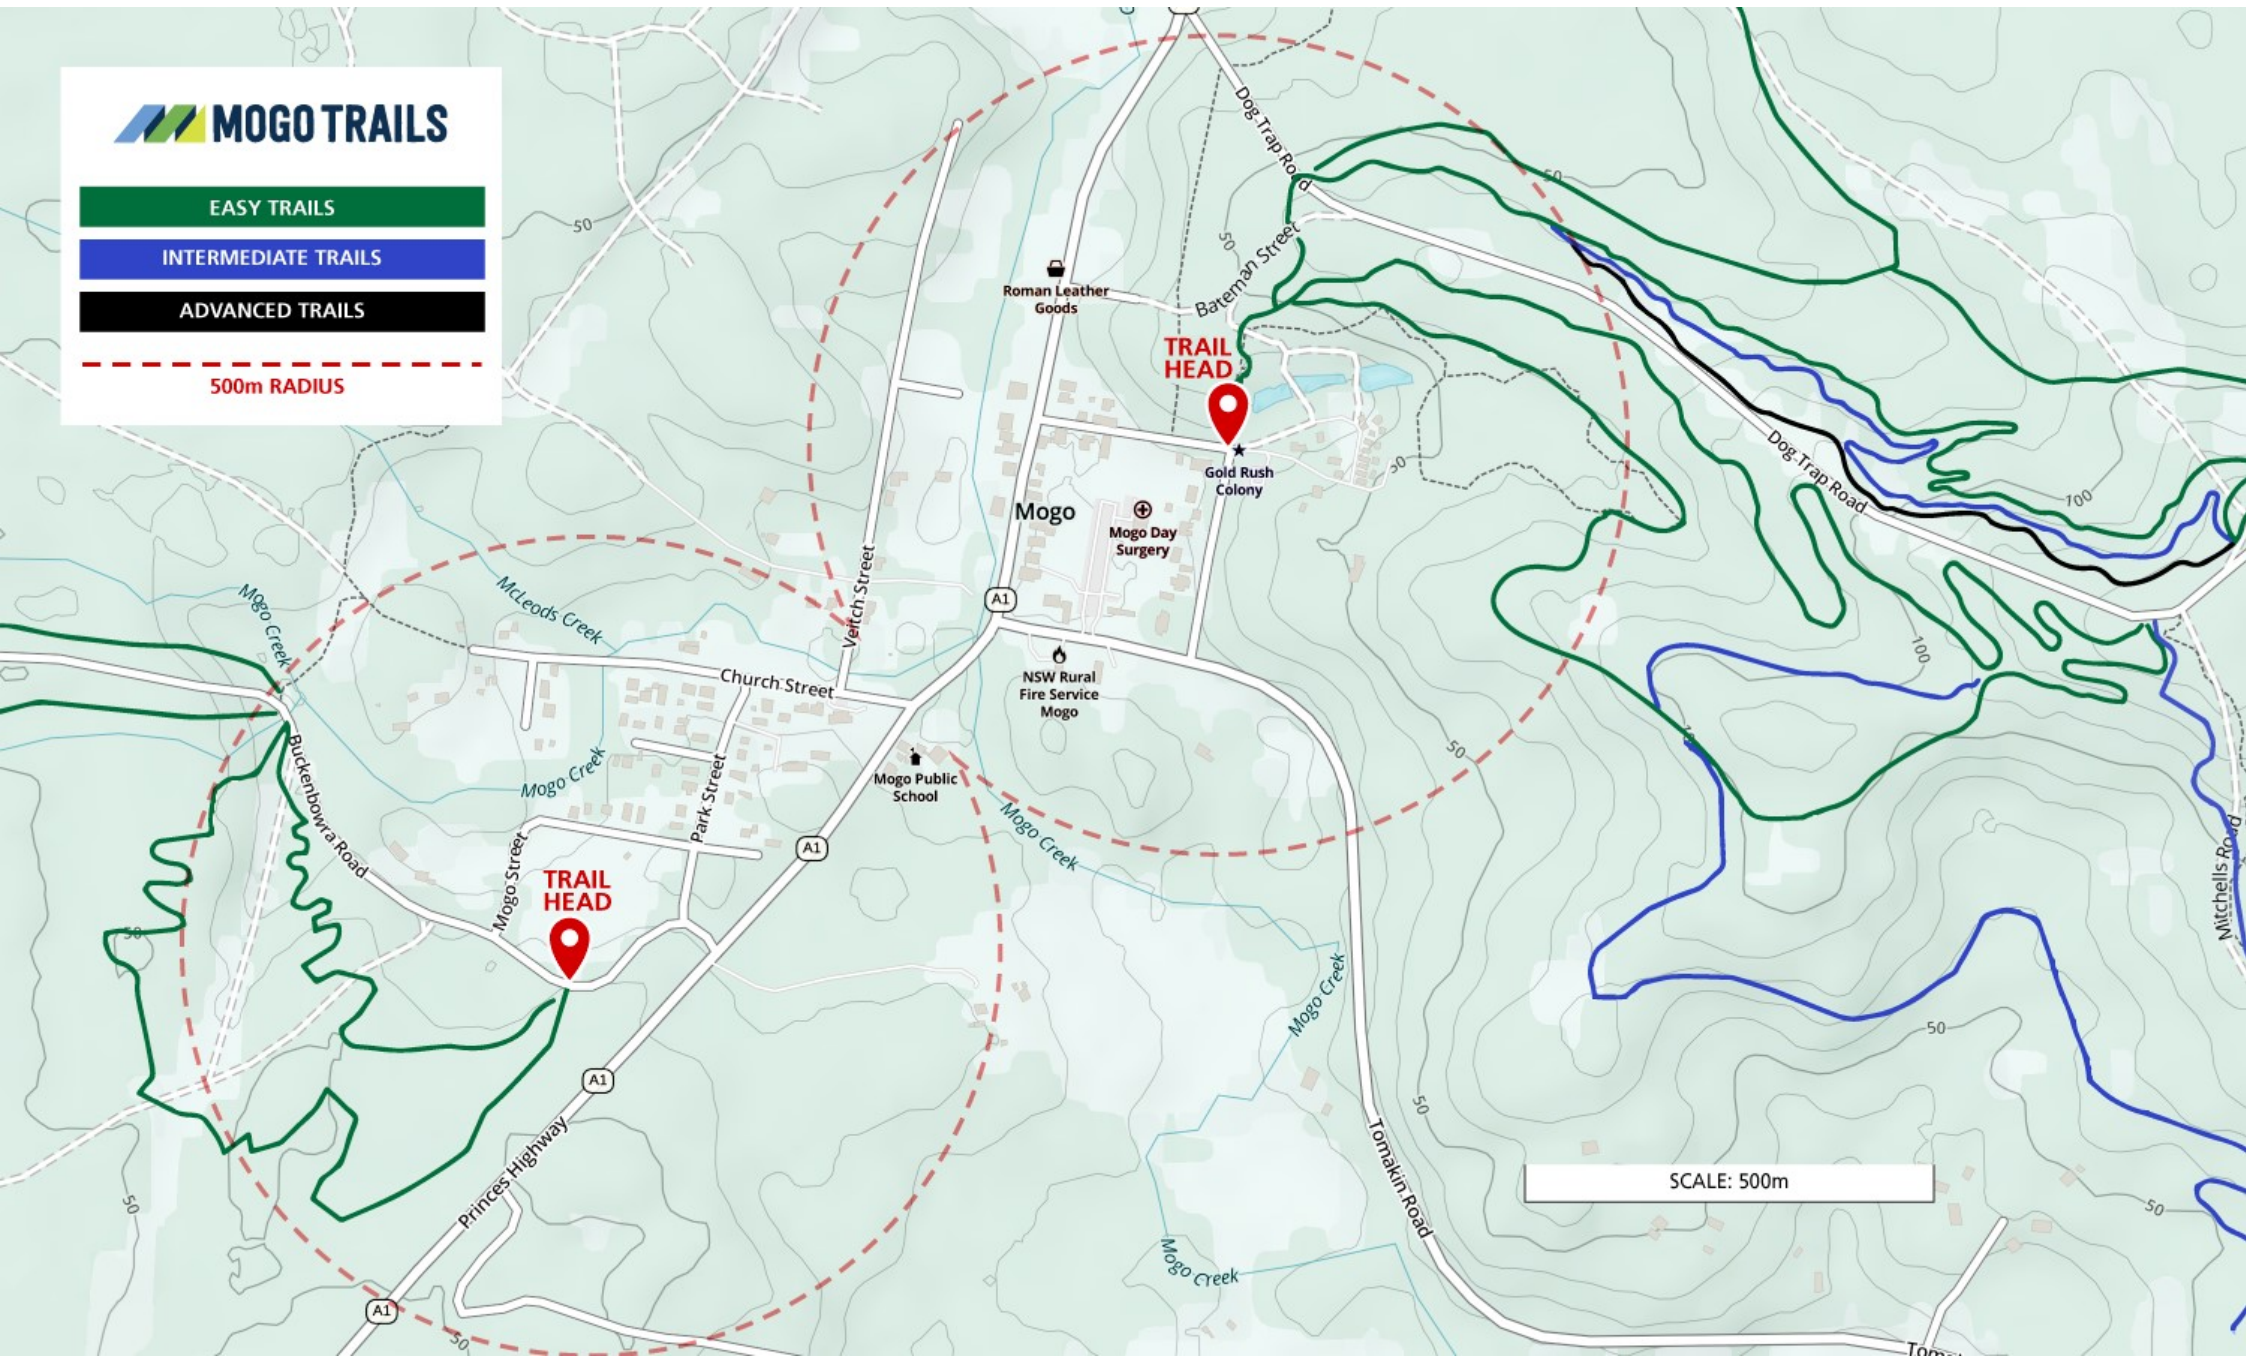

MOGO TRAILS

EASY TRAILS

INTERMEDIATE TRAILS

ADVANCED TRAILS

500m RADIUS

SCALE: 500m